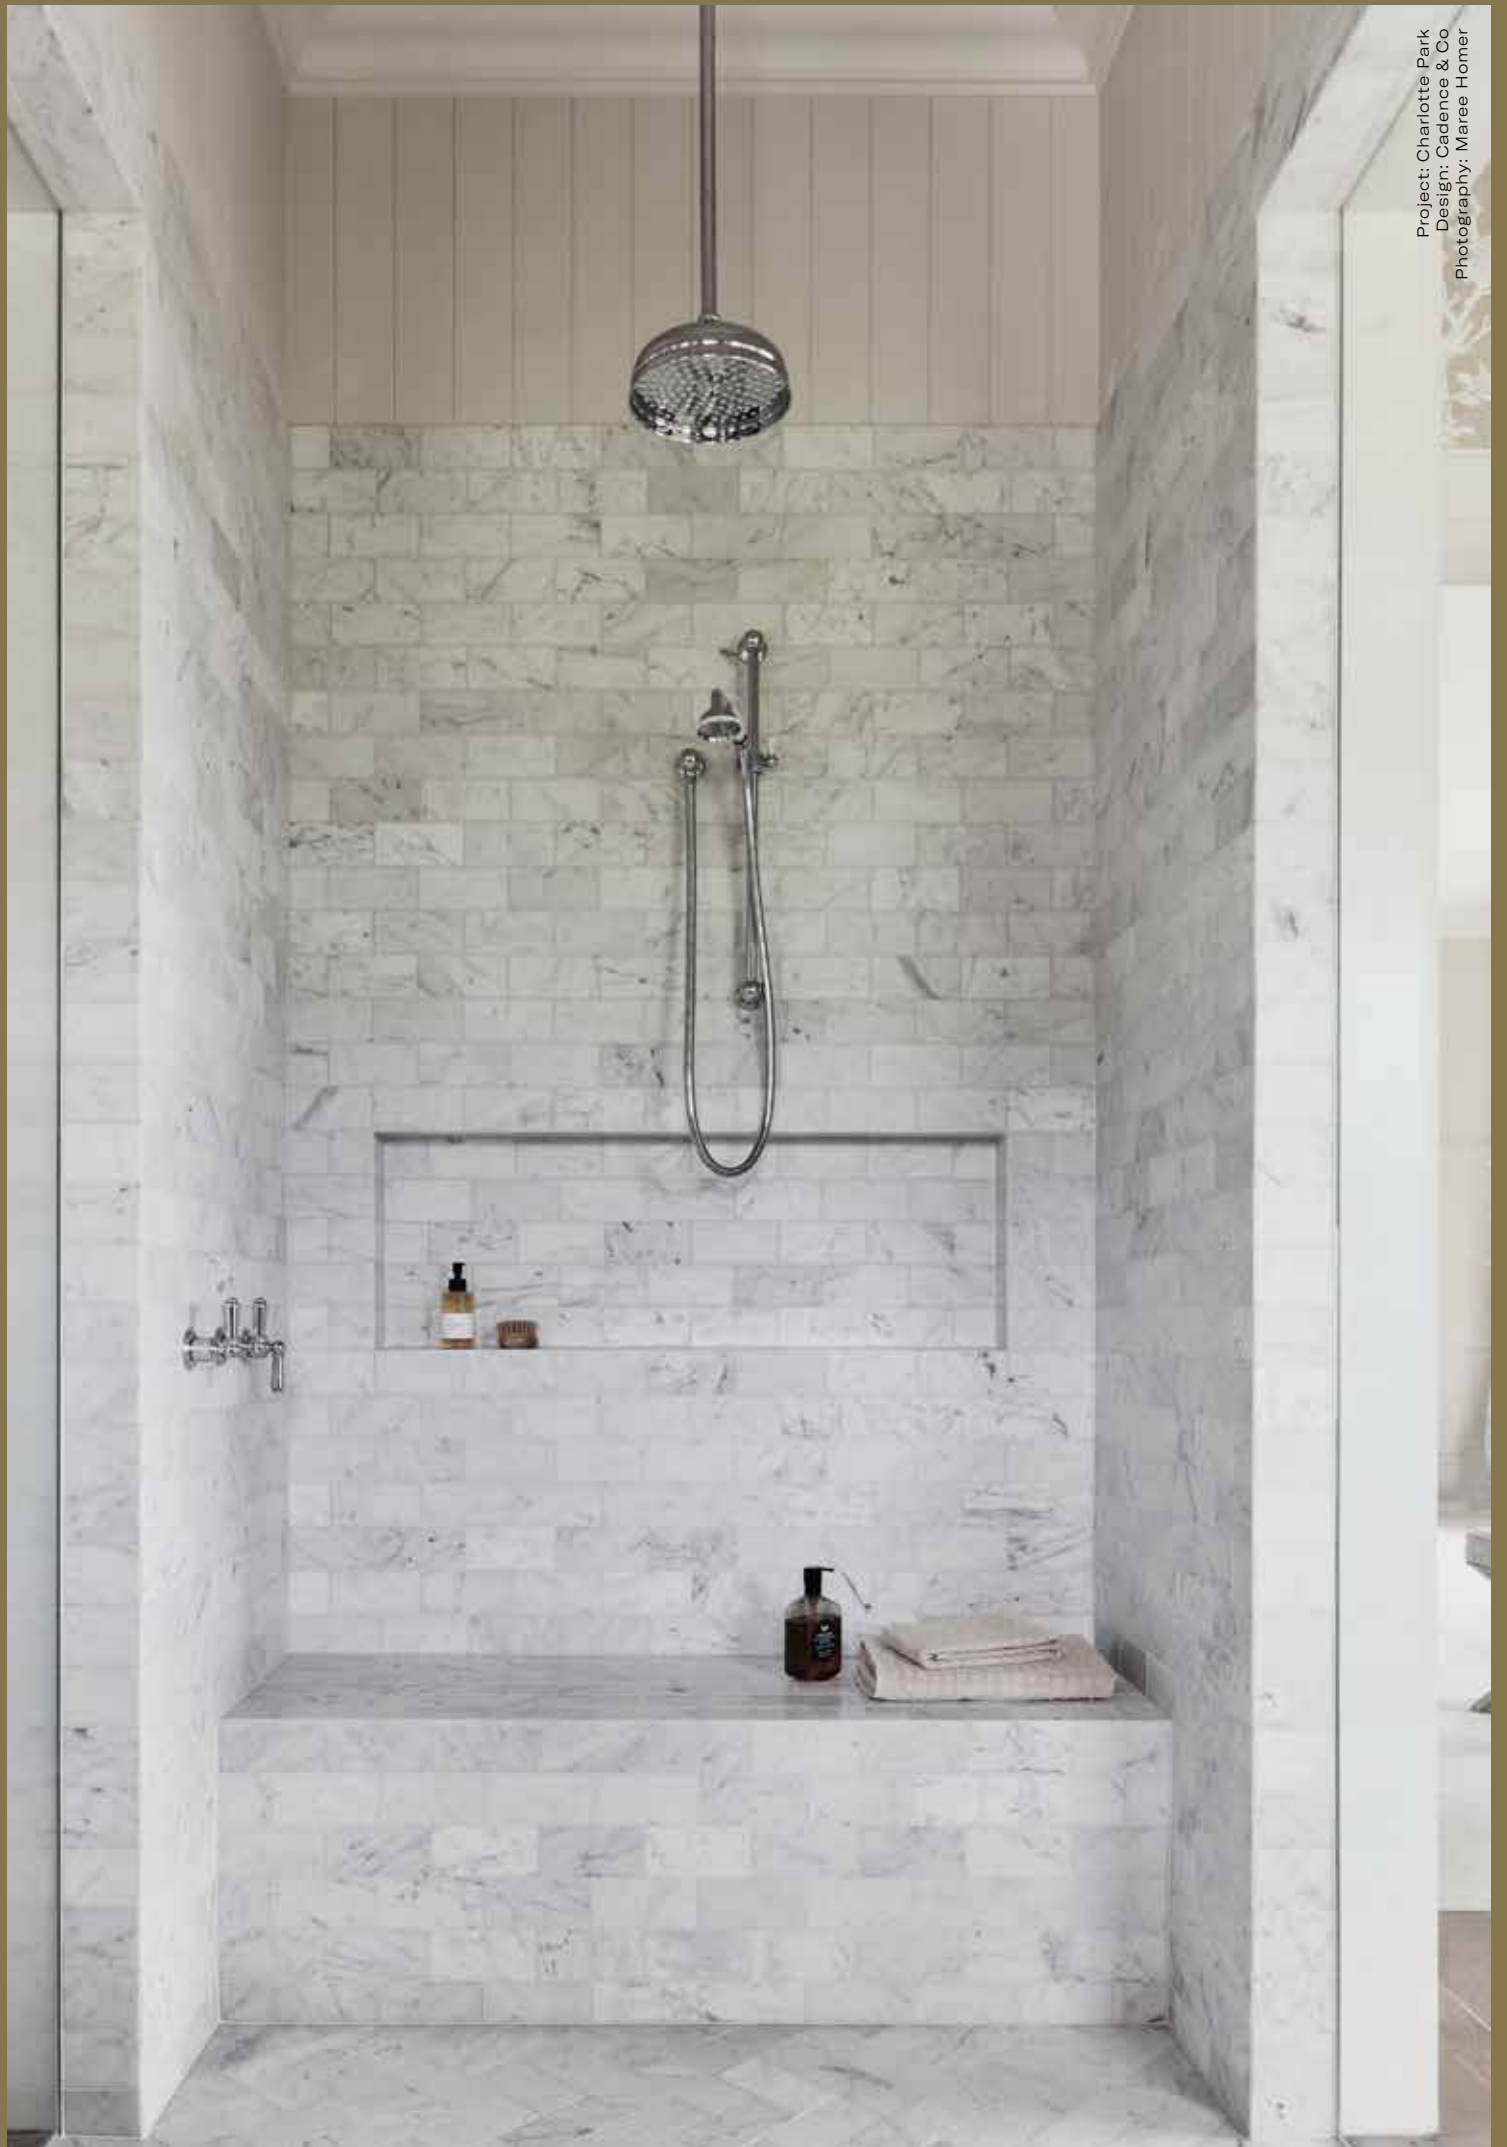

Project: Matchpoint
Interiors: We are Duet
Styling: Megan Morton
Architect: AJH+
Photography: Anson Smart

CLASSICAL SHOWER COMPONENTS

PERRIN & ROWE[®]
L O N D O N

IMAGE	CODE	DESCRIPTION	RRP PRICING INCL. GST					
			Chrome CP	Nickel NI	Pewter PF	Satin Brass SB	Polished Brass BR	Gold IG
	AU3230	Wall valve set with levers	\$620	\$685	\$745	\$810	\$810	\$840
	AU3231	Wall valve set with crossheads	\$620	\$685	\$745	\$810	\$810	\$840
	AU5506	Single lever pressure balanced shower mixer	\$1,230	\$1,355	\$1,480	\$1,600	\$1,600	\$1,665
	AU3240	Single wall valve with lever - no HOT/COLD indice	\$305	\$340	\$370	\$400	\$400	\$415
	AU5542	Three way diverter (1 inlet & 2 outlets)	\$620	\$685	\$745	\$810	\$810	\$840
	AU5562	Four way diverter (1 inlet & 3 outlets)	\$680	\$750	\$820	\$885	\$885	\$920
	AU5384	Overhead shower arm	\$370	\$410	\$445	\$485	\$485	\$500
	AU5712	Gooseneck shower arm	\$370	\$410	\$445	\$485	\$485	\$500
	AU5311 (shown)	Ceiling shower outlet 100mm	\$205	\$230	\$250	\$270	\$270	\$280
	AU5312	Ceiling shower outlet 300mm	\$245	\$270	\$295	\$320	\$320	\$335
	AU5313	Ceiling shower outlet 600mm	\$295	\$325	\$355	\$385	\$385	\$400
	AU5204 (shown)	Shower rose 310mm with perforated plate	\$745	\$820	\$895	\$970	\$970	\$1,010
	AU5249	Shower rose 310mm with easy clean plate (for areas with limescale problems)	\$930	\$1,025	\$1,120	\$1,210	\$1,210	\$1,260
	AU5205 (shown)	Shower rose 200mm with perforated plate	\$430	\$475	\$520	\$560	\$560	\$585
	AU5250	Shower rose 200mm with easy clean plate (for areas with limescale problems)	\$555	\$615	\$670	\$725	\$725	\$750
	AU5251 (shown)	Shower rose 150mm with easy clean plate (for areas with limescale problems)	\$430	\$475	\$520	\$560	\$560	\$585